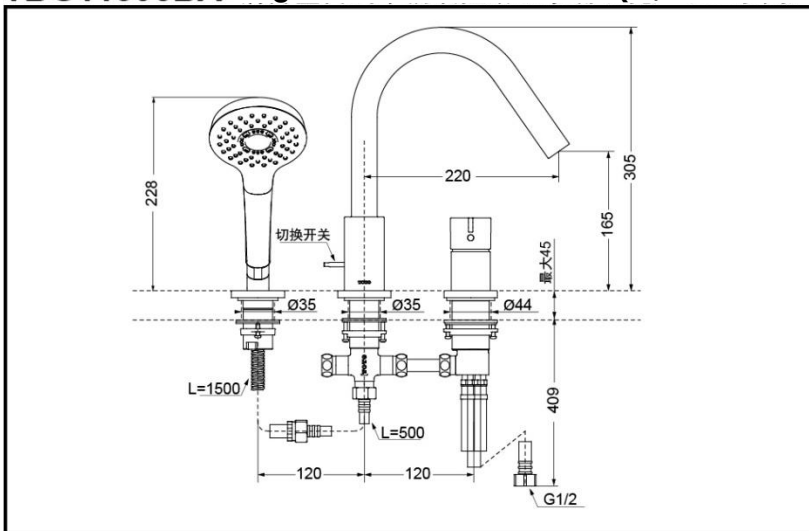

TOTO

Single-Handle Bathtub Mixer(W/Hand Shower)

TBG11305BA

TBG11305BA

Comfort
Glide

Comfort Water Saving
Wave

FEATURES

- Elegant appearance.
- Beautiful curves reveal elegant taste.
- Easy installation and usage.

SPECIFICS

Water Inlet Requirement:
0.05MPa(Dynamic Pressure)~1.0MPa(Static Pressure)

Water Efficiency:
Grade2(Hand Shower)

TBG11305BA Single-Handle Bathtub Mixer(W/Hand Shower)

*TOTO(CHINA) CO.,LTD. All rights reserved.