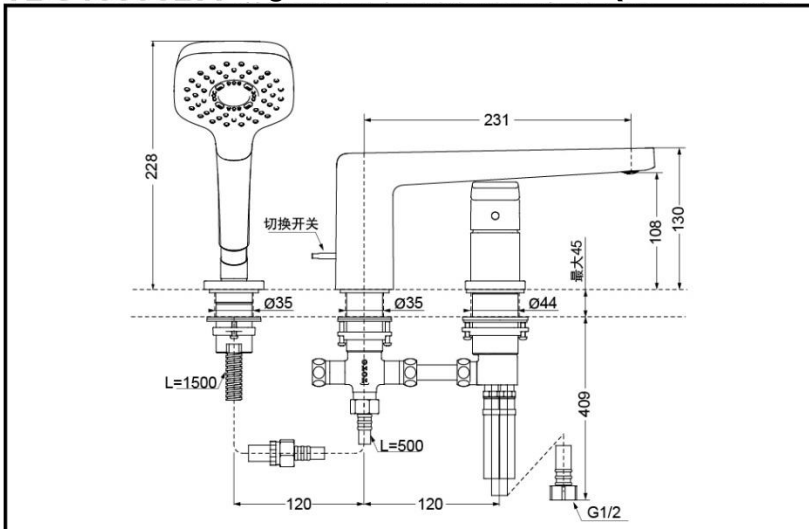

TOTO

Single-Handle Bathtub Mixer(W/Hand Shower)

TBG10305BA

TBG10305BA

Comfort
Glide

Comfort Water Saving
Wave

FEATURES

- Elegant appearance.
- Beautiful curves reveal elegant taste.
- Easy installation and usage.

SPECIFICS

Water Inlet Requirement:
0.05MPa(Dynamic Pressure)~1.0MPa(Static Pressure)

Water Efficiency:
Grade2(Hand Shower)

TBG10305BA Single-Handle Bathtub Mixer(W/Hand Shower)

*TOTO(CHINA) CO.,LTD. All rights reserved.