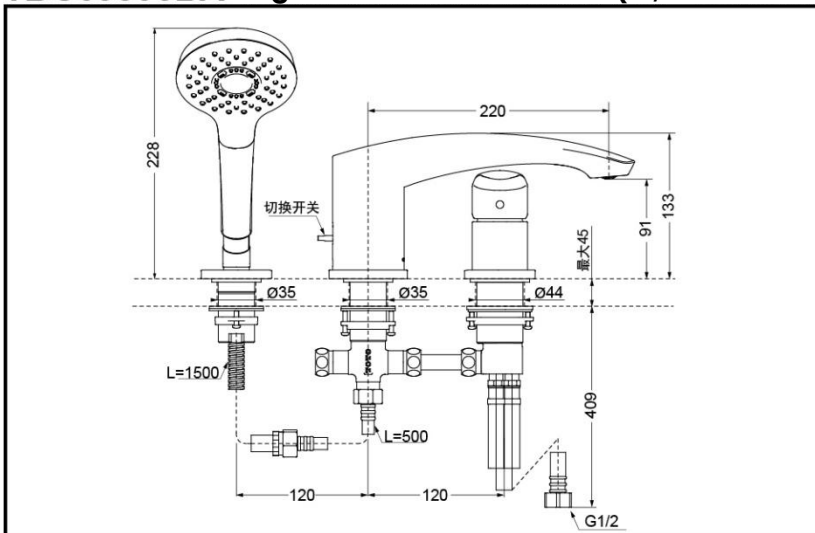

TOTO

Single-Handle Bathtub Mixer(W/Hand Shower)

TBG09305BA

TBG09305BA

Comfort
Glide

Comfort Water Saving
Wave

FEATURES

- Elegant appearance.
- Beautiful curves reveal elegant taste.
- Easy installation and usage.

SPECIFICS

Water Inlet Requirement:
0.05MPa(Dynamic Pressure)~1.0MPa(Static Pressure)

Water Efficiency:
Grade2(Hand Shower)

TBG09305BA Single-Handle Bathtub Mixer(W/Hand Shower)

*TOTO(CHINA) CO.,LTD. All rights reserved.