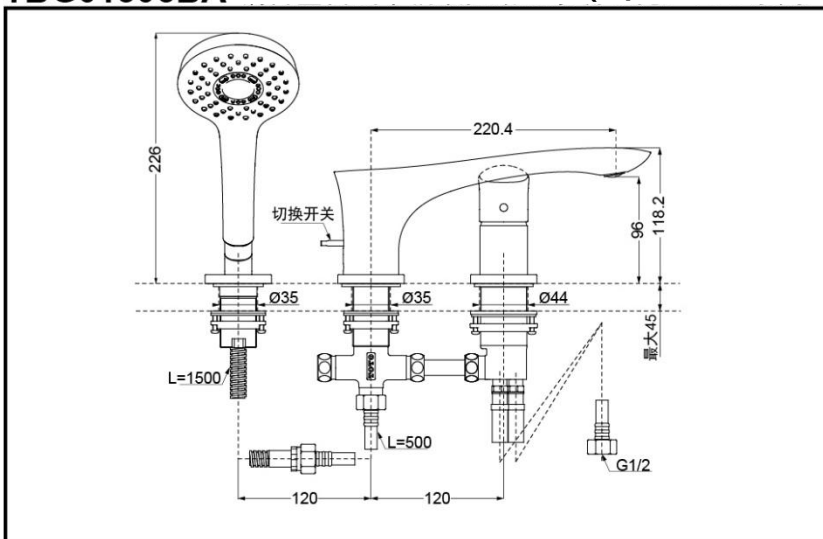

TBG01305BA Deck-Mount Tub Filler(W/ Hand Shower)

*TOTO(CHINA) CO.,LTD. All rights reserved.

Others

Series: GO