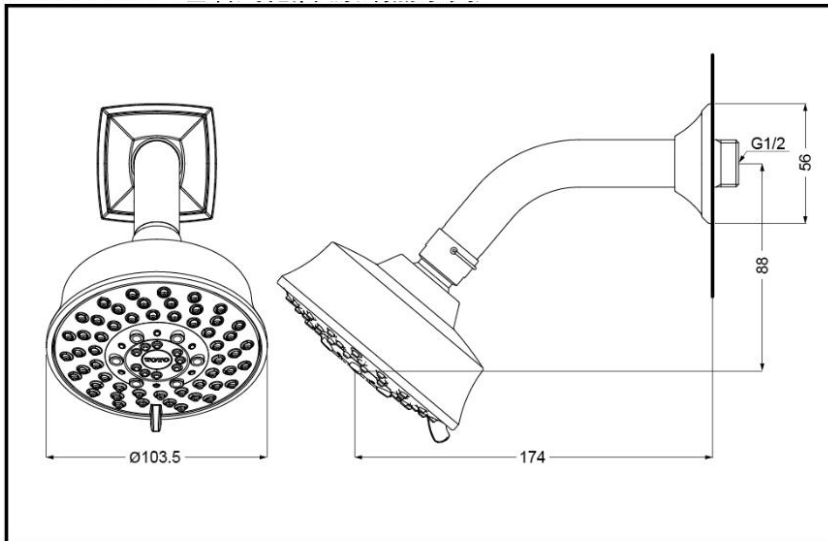

DBX152C

### SPECIFICS

Water Inlet Requirement:  
0.05MPa(Dynamic Pressure)~  
0.5MPa(Static Pressure)  
Water Efficiency: Grade3

DBX152C Wall-Mount Shower Head

TOTO(CHINA) CO.,LTD. All rights reserved.