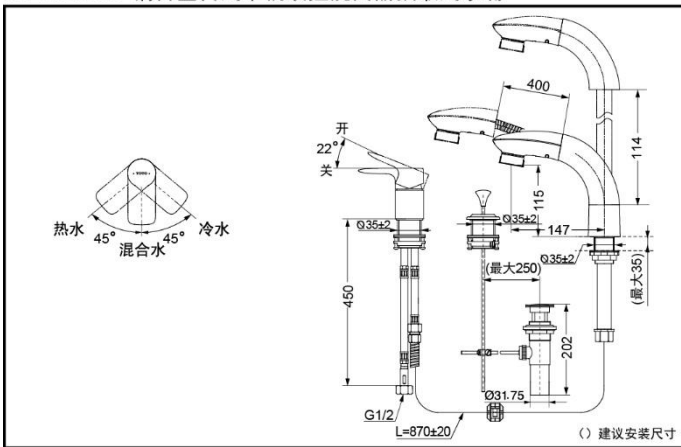

DL388CS
(with drainage)

DL388C1S
(W/O drainage)

FEATURES

- Removable showerhead offers a thorough bathing experience.
- The faucet can offer an appropriate height by adjusting the shower bar to meet different consumer's needs.
- Aerial water and shower available for choose.
- Anti-scald design for avoiding accidents.

SPECIFICS

Water Efficiency: Grade2

DL388CS Pull-out faucet

*TOTO(CHINA) CO.,LTD. All rights reserved.

DL388C1S Pull-out faucet

*TOTO(CHINA) CO.,LTD. All rights reserved.