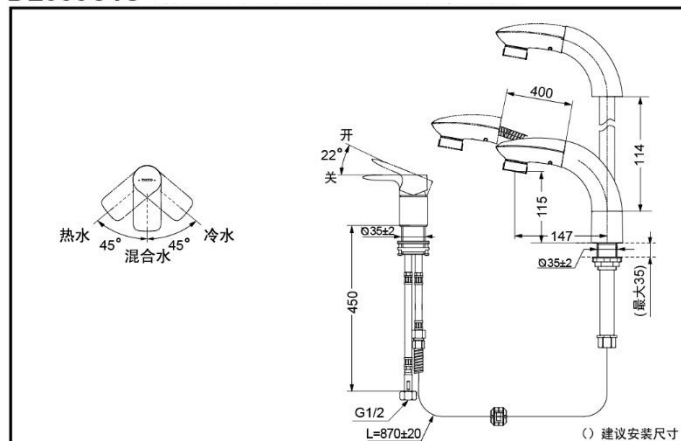

DL388CS
(with drainage)

DL388C1S
(W/O drainage)

FEATURES

- Removable showerhead offers a thorough bathing experience.
- The faucet can offer an appropriate height by adjusting the shower bar to meet different consumer's needs.
- Aerial water and shower available for choose.
- Anti-scald design for avoiding accidents.

SPECIFICS

Water Efficiency: Grade2

DL388CS Pull-out faucet

*TOTO(CHINA) CO.,LTD. All rights reserved.

DL388C1S Pull-out faucet

*TOTO(CHINA) CO.,LTD. All rights reserved.