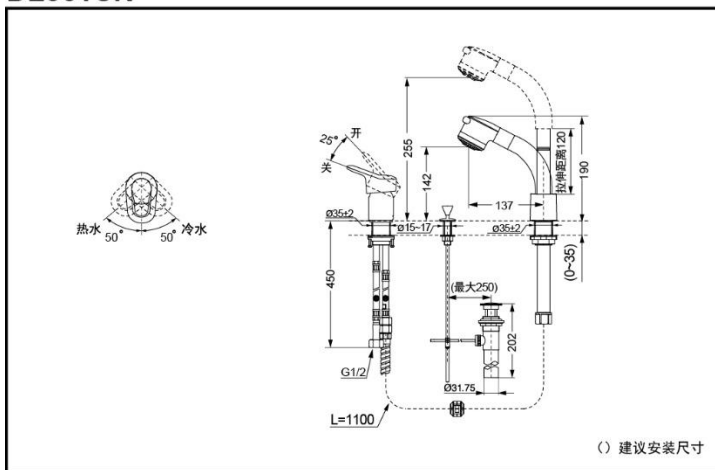

DL361CN

FEATURES

- Removable showerhead offers a thorough bathing experience.
 - The faucet can offer an appropriate height by adjusting the shower bar to meet different consumers's needs.
 - Aerial water and shower available for choose.
 - Hollow handle offers a convenient operation experience without usual slipping troubles
- Whole heat-resistant faucet body avoid accidents.
- Can be used with clients' countertops.

DL361CN Mixing Lavatory Faucet for Dresser

*TOTO(CHINA) CO.,LTD. All rights reserve.

SPECIFICS

- Water Supply:**
0.05MPa (dynamic pressure)
~0.75MPa (static pressure)
- Water Efficiency :** Grade2
- Water Spout:**
two mode
(shower, aerial water)
- Drainage fittings:**
come with the package