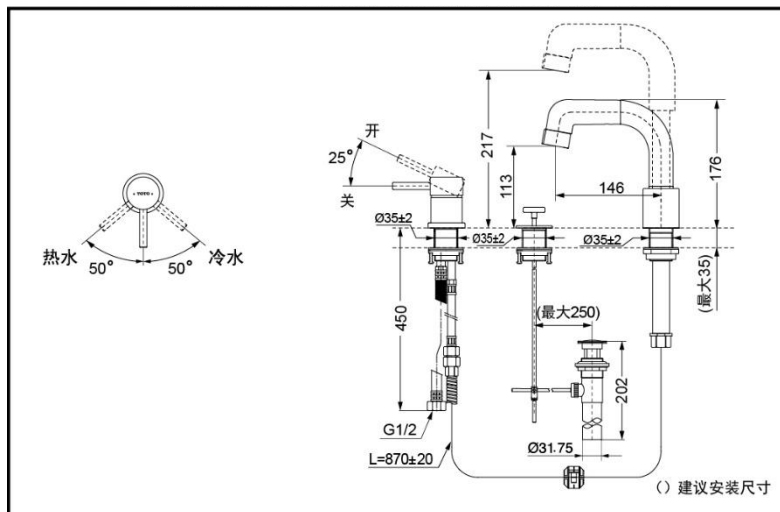

DL358CN

FEATURES

- Simple design with cylinder shape represent eternal beauty.
- The simplest design with great function.
- User-friendly operation

DL358CN FAUCET

SPECIFICS

Applicable water pressure :
 0.05MPa(Dynamic Pressure)~
 0.75MPa(Static Pressure)
 Water Efficiency : Grade1