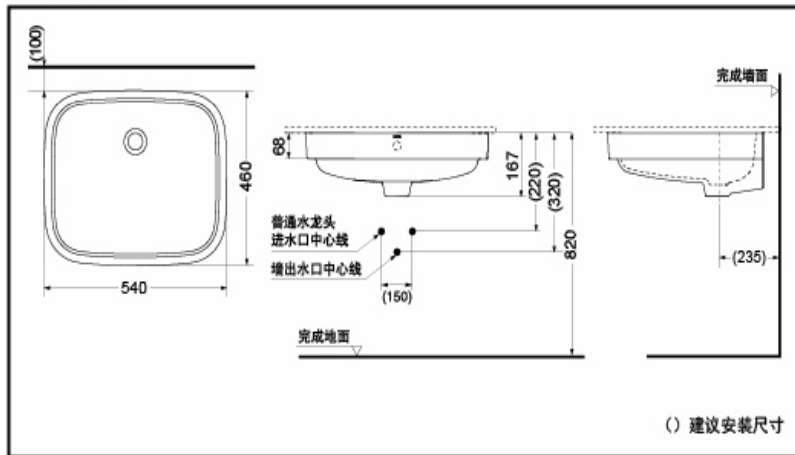

TOTO

UNDERCOUNTER BASIN

LW765B

CeFiONtect

LW765B UNDERCOUNTER BASIN

*TOTO(CHINA) CO.,LTD. All rights reserved.

LW765B

FEATURES

- The gentle curvature produces ceramic products with a sense of organic beauty
- CeFiONtect

SPECIFICS

DIMENSIONS: 540*460*167mm

OTHERS

SERIES : BASIC+